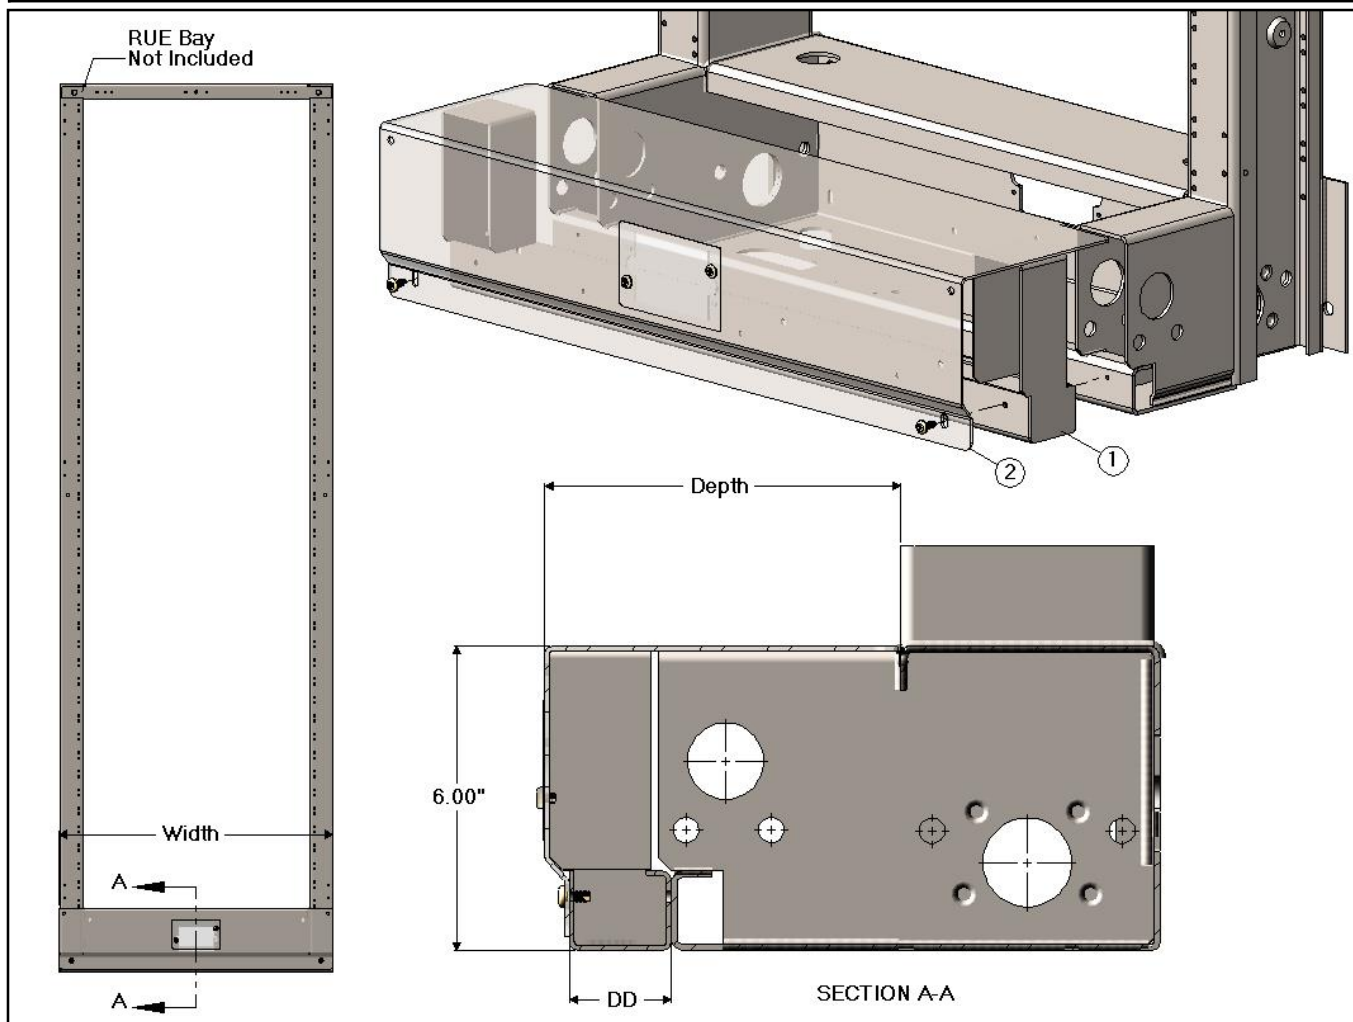

RUB Series - RU/ RUE Guard Box Extension

19.00" RUB Series - RU/ RUE Guard Box Extension

CSF P/N#	Width	Depth	DD	Balloon #1	Balloon #2
RUB519xx	21.93"	10.00"	5.00"	*BEU519xx	RUC110xx

23.00" RUB Series - RU/ RUE Guard Box Extension

CSF P/N#	Width	Depth	DD	Balloon #1	Balloon #2
RUB223xx	25.93"	7.00"	2.00"	BEU223xx	R417xx
RUB323xx	25.93"	8.00"	3.00"	BEU323xx	R408xx
RUB523xx	25.93"	10.00"	5.00"	*BEU523xx	R410xx

Notes:

- Kit includes all mounting hardware, Guard Box Extender and Cover.
- Cover is deep enough to accommodate extender and existing 5.00" fixed guard box.
- Other sizes and finishes available upon request.
- *RUB519 is made up of a BEU219 and BEU319
- *RUB523 is made up of a BEU223 and BEU323